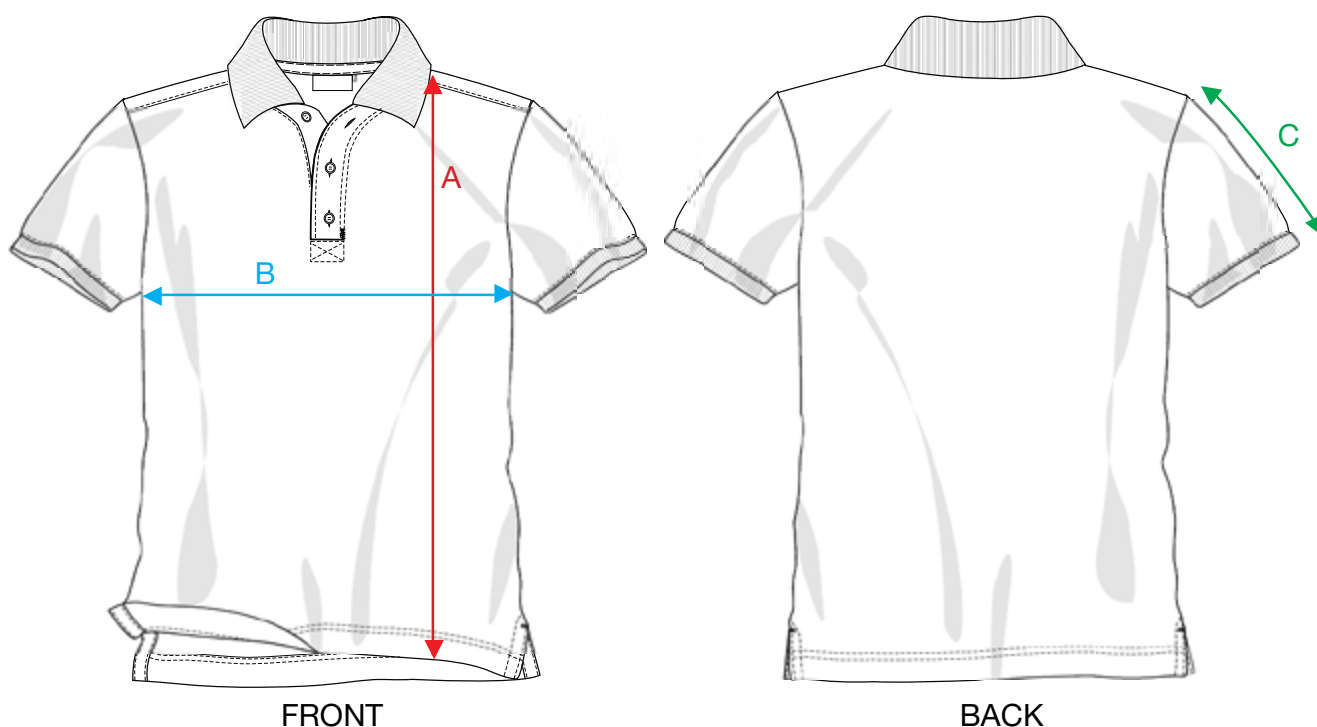

## MEASUREMENT SHEET/SIZE SPEC

028232 BASIC POLO S/S JUNIOR

MEASUREMENT IN CM	90/100	110/120	130/140	150/160
A - BODYLENGTH FRONT HPS	42	48	54	60
B - 1/2 CHEST	32	36	40	45
C - SLEEVELENGTH	13	14,50	16	17,50

Sizing chart is in centimeters and sizing is subject to a market accepted tolerance. No rights may be derived from this sizing chart.