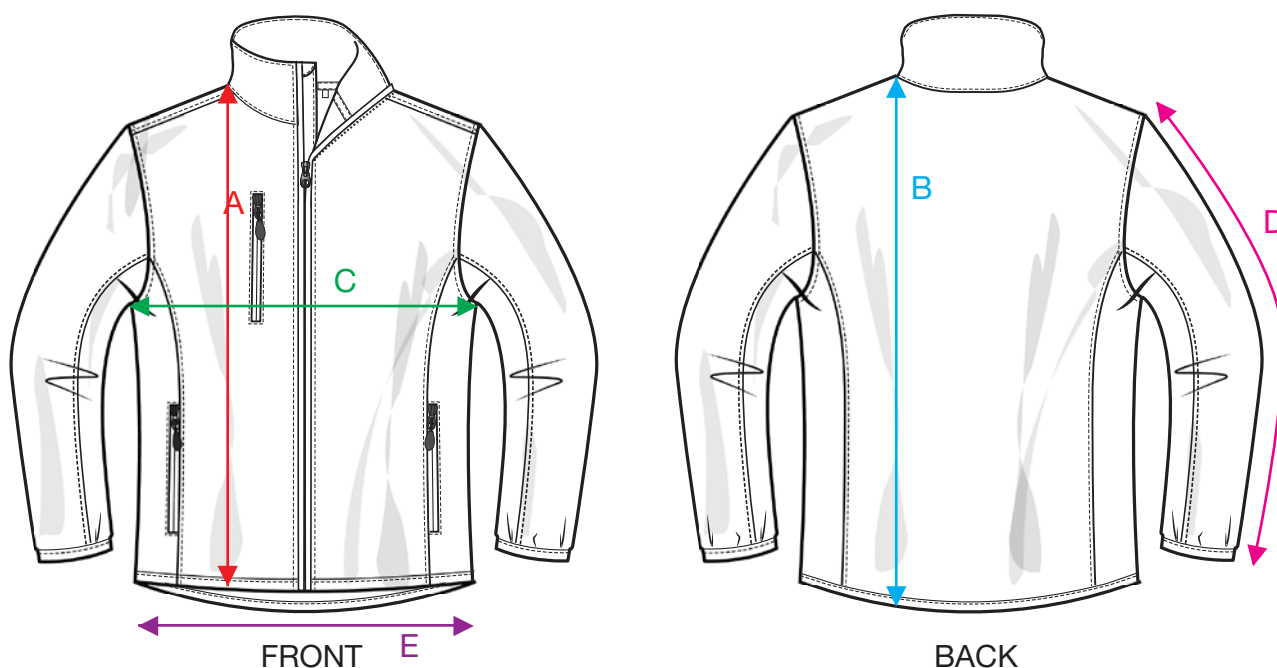

MEASUREMENT SHEET/SIZE SPEC

020910 BASIC SOFTSHELL JACKET

MEASUREMENT IN CM	XS	S	M	L	XL	XXL	3XL	4XL	5XL
A - BODYLENGTH FRONT HPS	63	66	69	72	75	78	80	82	84
B - BODYLENGTH BACK HPS	67	70	73	76	79	82	84	86	88
C - 1/2 CHEST WIDTH	48	52	56	60	64	70	76	82	88
D - SLEEVELENGTH	67,5	68,5	69,5	70,5	71,5	72,5	73	73	73
E - 1/2 BOTTOM WIDTH	45	49	53	57	61	67	73	79	85

Sizing chart is in centimeters and sizing is subject to a market accepted tolerance. No rights may be derived from this sizing chart.