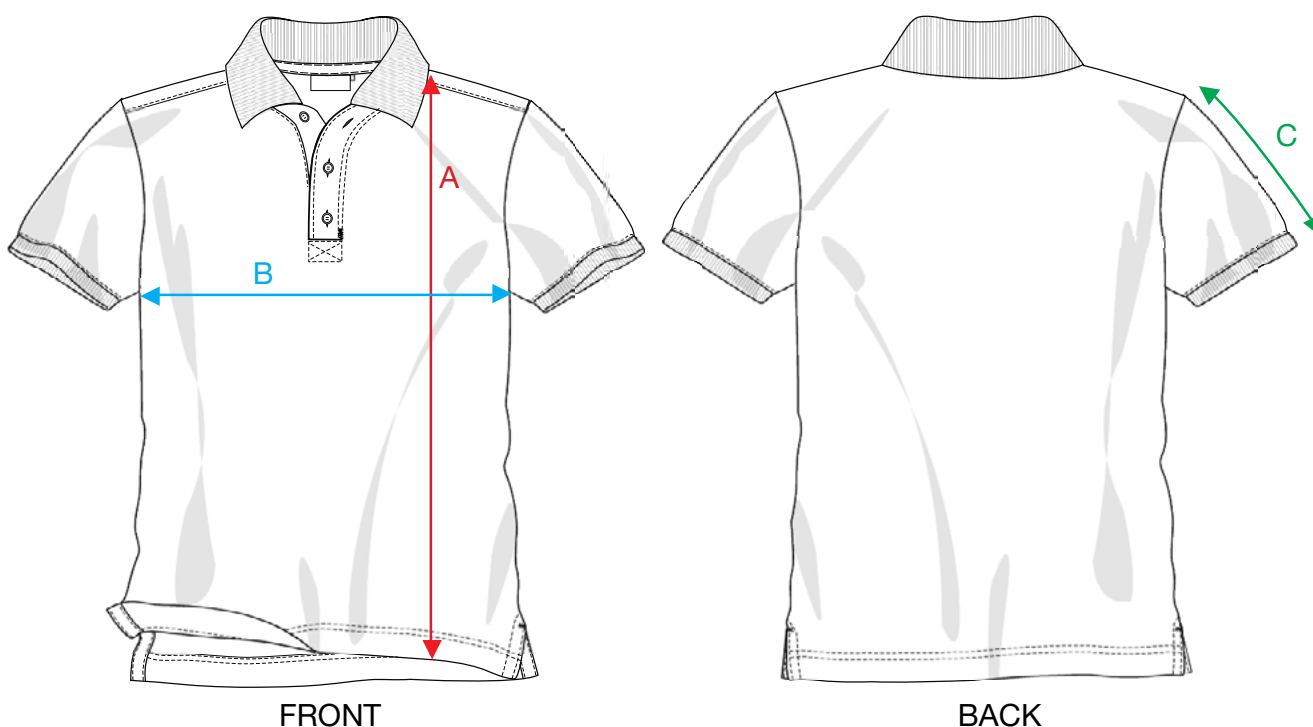

MEASUREMENT SHEET/SIZE SPEC

028230 BASIC POLO

MEASUREMENT IN CM	XS	S	M	L	XL	XXL	3XL	4XL
A - BODYLENGTH FRONT HPS	68	70	72	74	76	80	86	92
B - 1/2 CHEST	47	50	53	56	59	65	71	77
C - SLEEVELENGTH	20	20	20	20	20	22	24	26

Sizing chart is in centimeters and sizing is subject to a market accepted tolerance. No rights may be derived from this sizing chart.